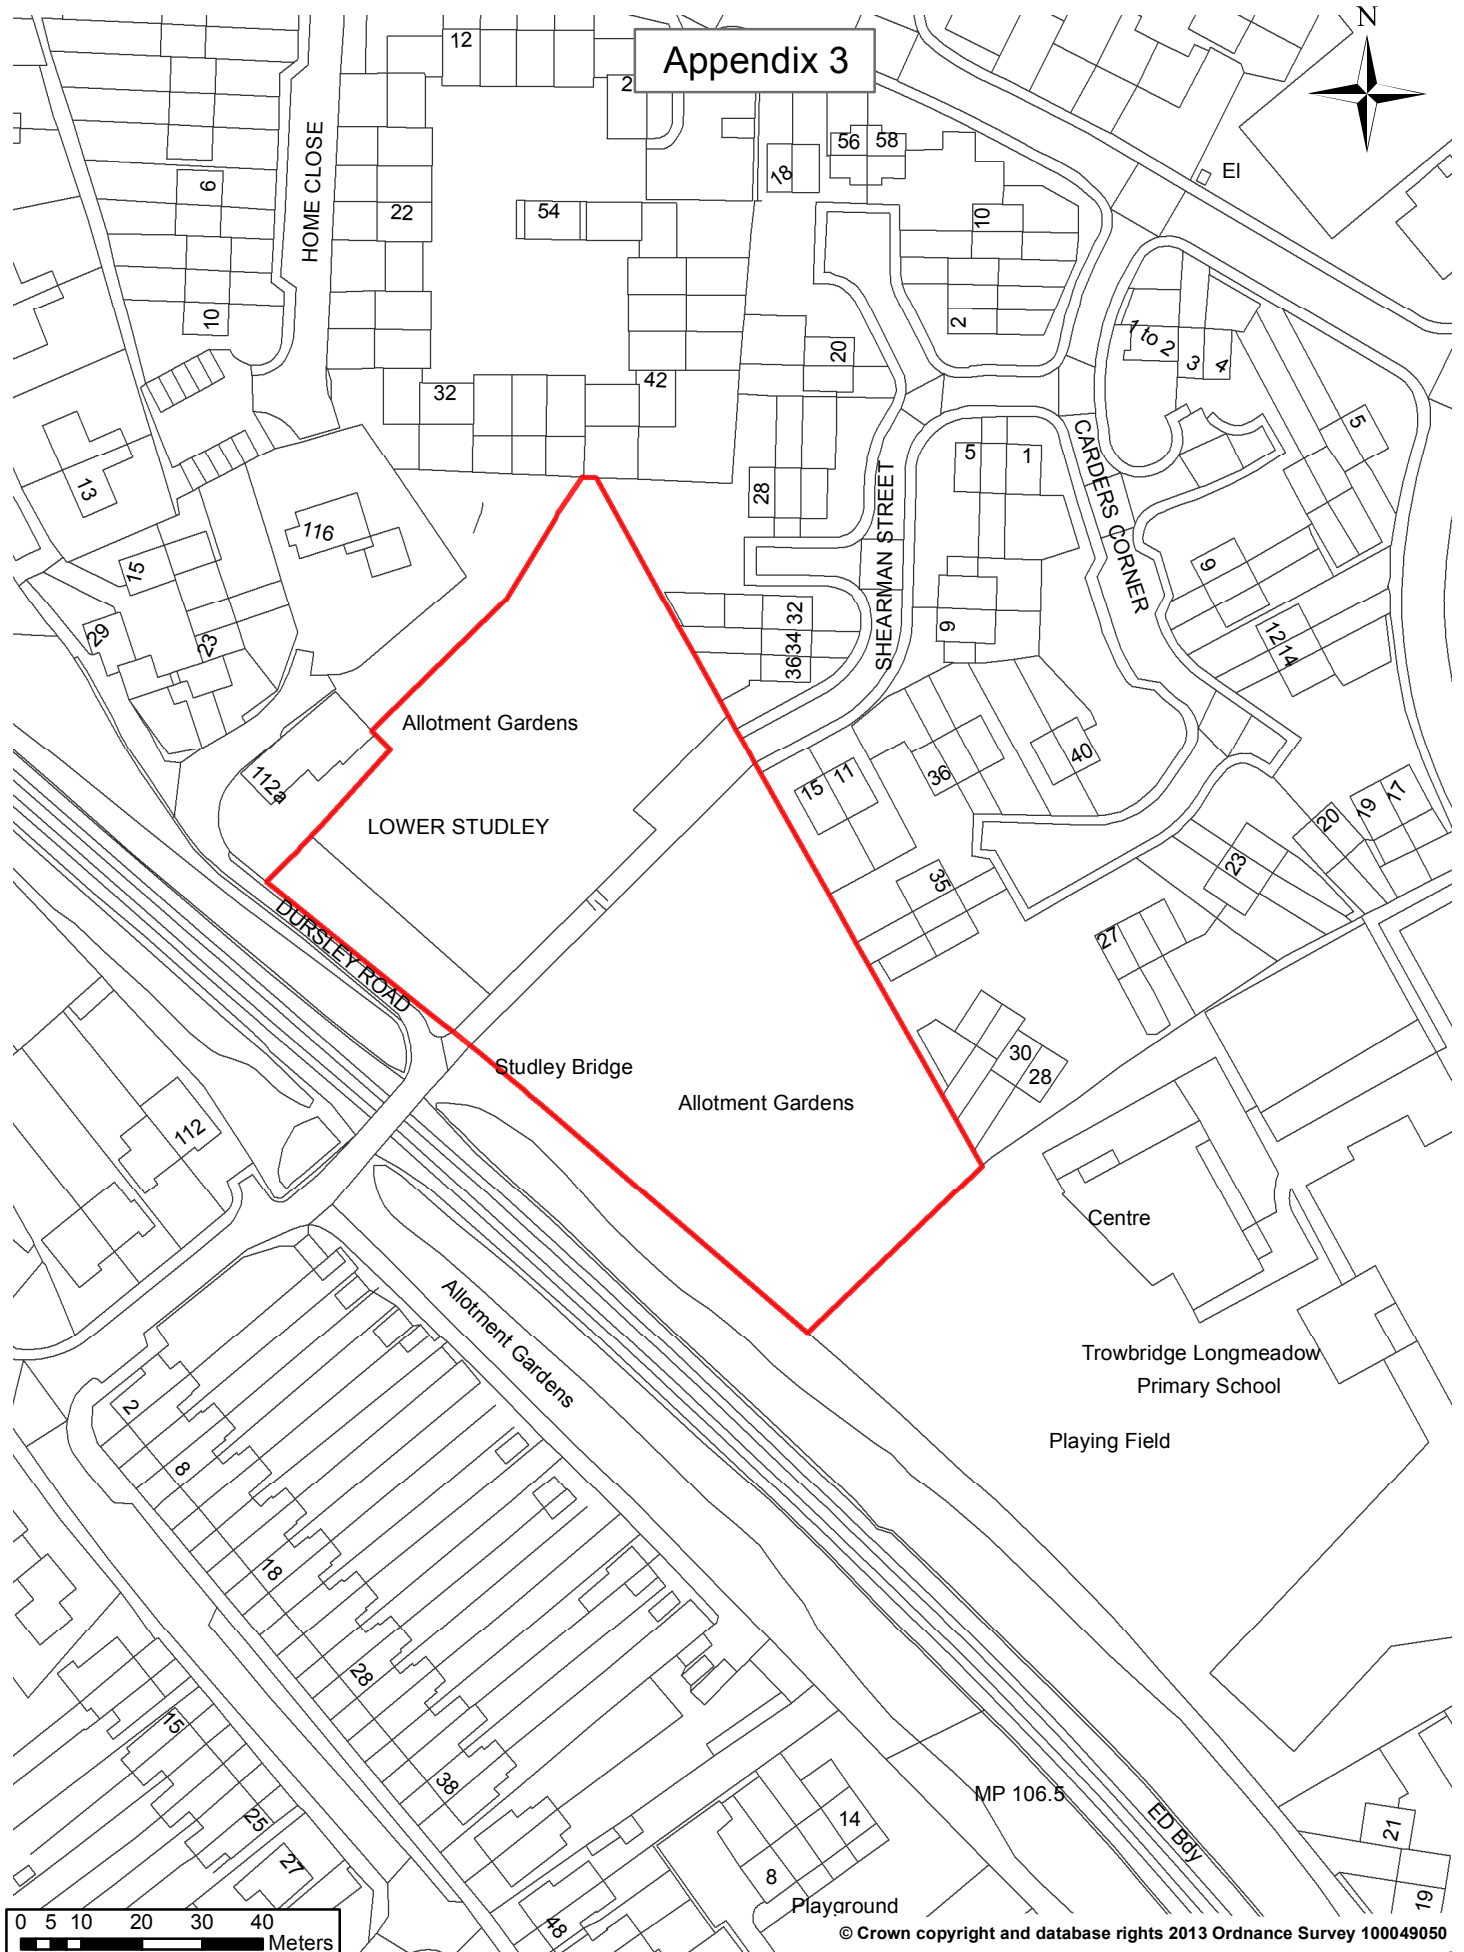

Appendix 3

© Crown copyright and database rights 2013 Ordnance Survey 100049050

Title: Trowbridge Home Farm Allotments	Date:	Feb 2013	
	Scale:	1:1,250	